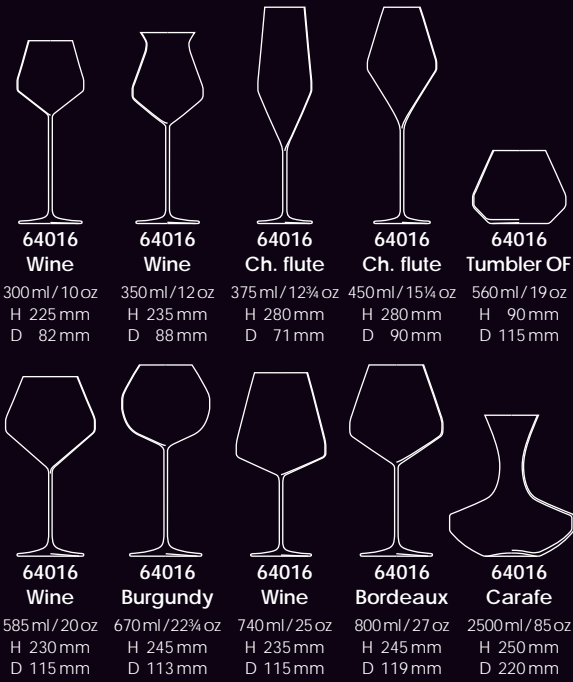

Eridanus Fine Thin - Walled Stemware

Fine Thin - Walled Stemware