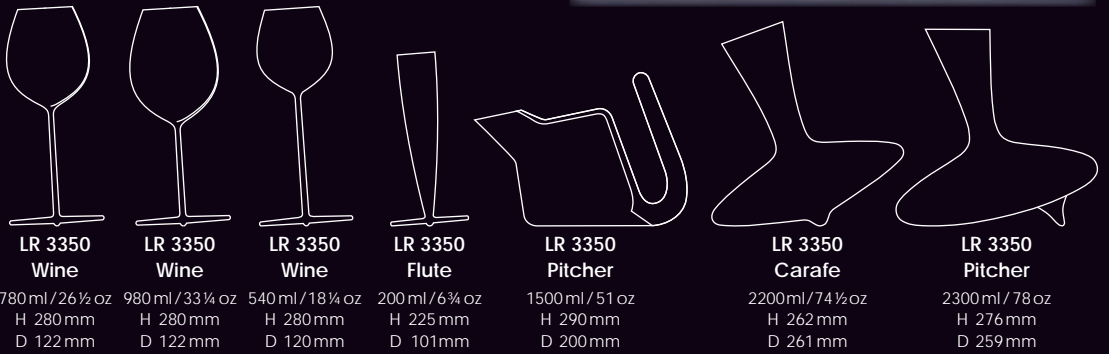

Eridanus Fine Thin - Walled Stemware

Perseus

Sagitta