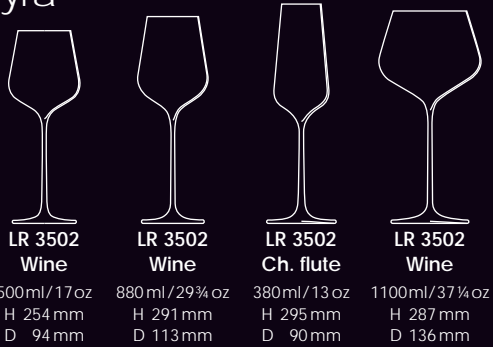

Lyra

LR 3502 Wine 500ml/17 oz H 254 mm D 94 mm
LR 3502 Wine 880ml/29¾ oz H 291 mm D 113 mm
LR 3502 Ch. flute 380ml/13 oz H 295 mm D 90 mm
LR 3502 Wine 1100ml/37¼ oz H 287 mm D 136 mm

LR 3502 Wine 760ml/25¾ oz H 291 mm D 107 mm
LR 3502 Wine 660ml/22¼ oz H 280 mm D 103 mm
LR 3502 Liqueur 140ml/4¾ oz H 223 mm D 70 mm

Andromeda

62452 Brandy 590ml/20 oz H 210 mm D 109 mm
62452 Burgundy 670ml/22¾ oz H 250 mm D 113 mm
62452 Ch. flute 170ml/5¾ oz H 270 mm D 70 mm
62452 Young wine 240ml/8 oz H 240 mm D 70 mm

62452 Martini 250ml/8½ oz H 200 mm D 132 mm
62452 White wine 340ml/11½ oz H 260 mm D 85 mm
62452 Red wine 480ml/16¼ oz H 250 mm D 95 mm
62452 Bordeaux 560ml/19 oz H 270 mm D 94 mm

Orion

61804/A Ch. flute 140ml/4¾ oz H 225 mm D 57 mm
61804/A Wine 380ml/13 oz H 196 mm D 80 mm
61804/A Wine 450ml/15¼ oz H 218 mm D 80 mm

61804/A Wine 560ml/19 oz H 203 mm D 96 mm
61804/A Wine 780ml/26½ oz H 210 mm D 108 mm