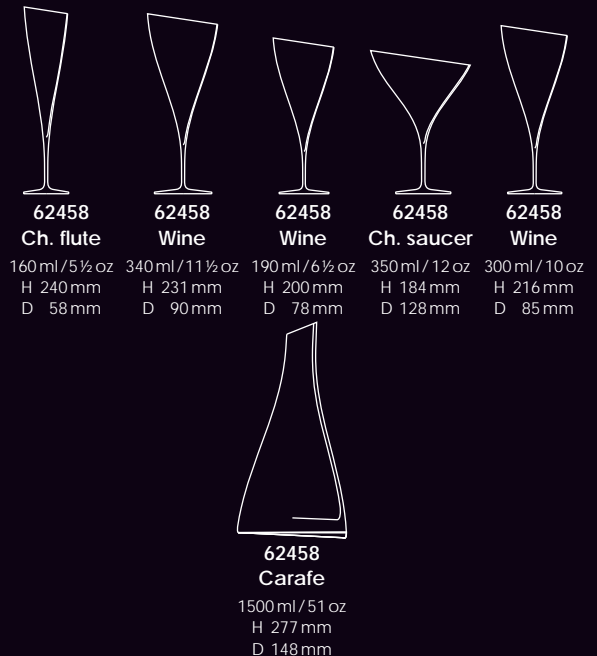

Eridanus Fine Thin - Walled Stemware

Perseus

Sagitta