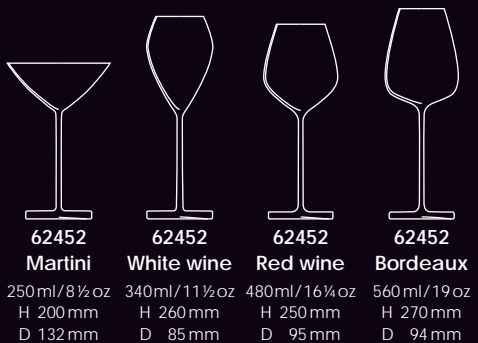

# Cassiopeia

**LR 3068**  
Wine

380 ml / 13 oz  
H 238 mm  
D 94 mm

**LR 3068**  
Wine

270 ml / 9 oz  
H 233 mm  
D 84 mm

**LR 3068**  
Sherry

150 ml / 5 oz  
H 204 mm  
D 65 mm

**LR 3068**  
Sherry

600 ml / 20 1/4 oz  
H 245 mm  
D 99 mm

**62025**  
Wine

480 ml / 16 1/4 oz  
H 228 mm  
D 92 mm

**62025**  
Ch. flute

220 ml / 7 1/2 oz  
H 237 mm  
D 58 mm

**62025**  
Wine

470 ml / 16 oz  
H 219 mm  
D 95 mm

## Lyra

LR 3502 Wine 500ml/17 oz H 254 mm D 94 mm  
 LR 3502 Wine 880ml/29¾ oz H 291 mm D 113 mm  
 LR 3502 Ch. flute 380ml/13 oz H 295 mm D 90 mm  
 LR 3502 Wine 1100ml/37¼ oz H 287 mm D 136 mm

LR 3502 Wine 760ml/25¾ oz H 291 mm D 107 mm  
 LR 3502 Wine 660ml/22¼ oz H 280 mm D 103 mm  
 LR 3502 Liqueur 140ml/4¾ oz H 223 mm D 70 mm

## Andromeda

62452 Brandy 590ml/20 oz H 210 mm D 109 mm  
 62452 Burgundy 670ml/22¾ oz H 250 mm D 113 mm  
 62452 Ch. flute 170ml/5¾ oz H 270 mm D 70 mm  
 62452 Young wine 240ml/8 oz H 240 mm D 70 mm

62452 Martini 250ml/8½ oz H 200 mm D 132 mm  
 62452 White wine 340ml/11½ oz H 260 mm D 85 mm  
 62452 Red wine 480ml/16¼ oz H 250 mm D 95 mm  
 62452 Bordeaux 560ml/19 oz H 270 mm D 94 mm