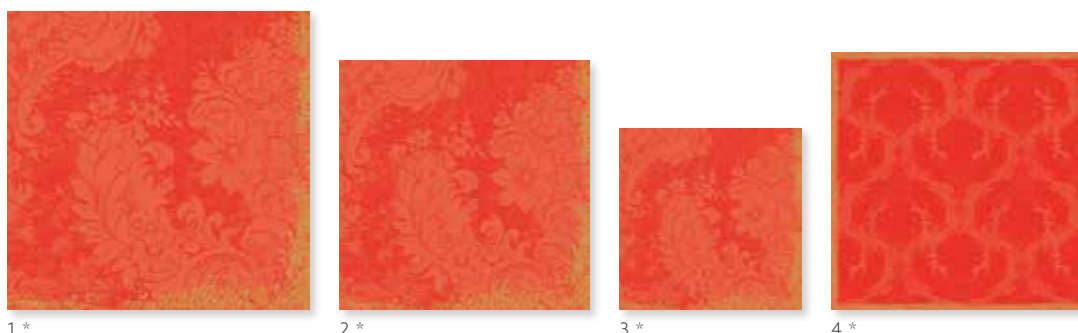

ROYAL MANDARIN

	SKU 732103	Pcs x Cu	Table	Description
1	185694	1	12 x 12	DA05 Dunisoft® Napkin, 40 x 40 cm
2	185693	4	20 x 12	DA17 Tissue Napkin, 33 x 33 cm, 3-ply

	SKU 732103	Pcs x Cu	Table	Description
3	185692	7	20 x 12	DA26 Tissue Napkin, 24 x 24 cm, 3-ply
4	185695	8	1 x 10	DB07 Dunicel® Slipcover, 84 x 84 cm

* These products are FSC-certified

** These products are Swan Nordic Ecolabel-certified

*** These products are RAL quality-certified

**** These products are compostable

***** These products are HOME compostable