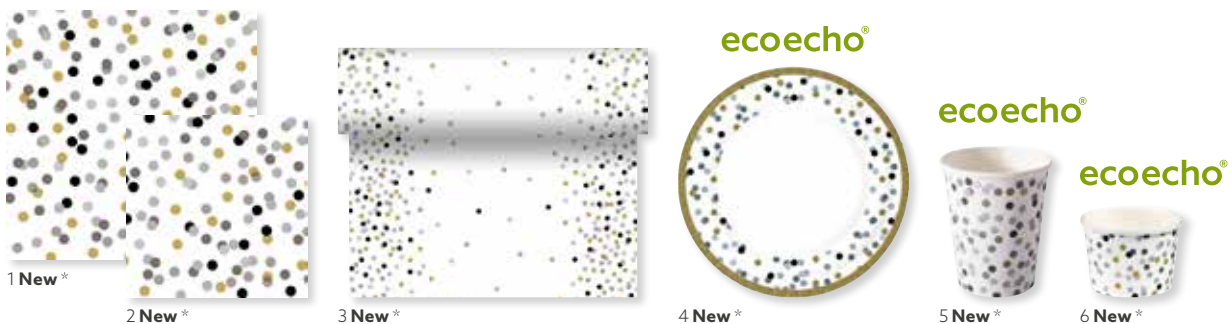

DREAM DOTS BLACK

SKU 732103	Pcs x Cu	Table	Description
1 188328	2	DA17	Tissue Napkin, 33 x 33 cm, 3-ply
2 191257	9	DA26	Tissue Napkin, 24 x 24 cm, 3-ply
3 191259	3	DB02	Dunichel® 3 in 1, 0,4 x 4,8 m

SKU 732103	Pcs x Cu	Table	Description
4 192238	7		Bio Paper Plate, Ø 22 cm
5 192253	0		Bio Paper Cup, 24 cl
6 192314	8		Bio Treat Tub, 24 cl

* These products are FSC-certified

** These products are Swan Nordic Ecolabel-certified

*** These products are RAL quality-certified

**** These products are compostable

***** These products are HOME compostable