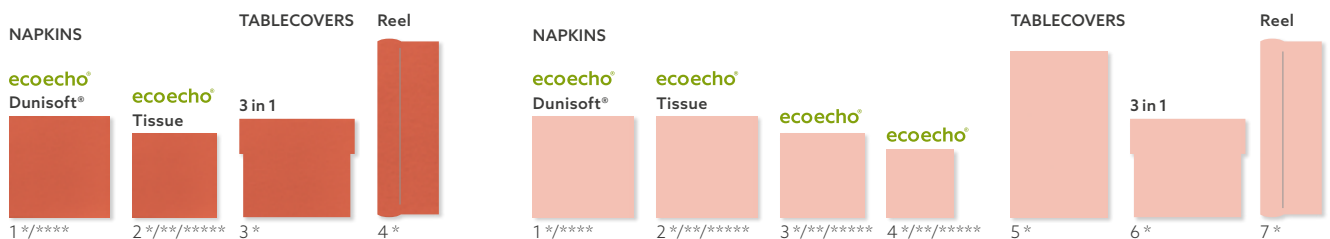

MANDARIN

	SKU 732103	Pcs x Cu	Table	Description
1	165358	8	12 x 12	DA06 Bio Dunisoft® Napkin, 40 x 40 cm
2	165354	0	20 x 12	DA19 Bio Tissue Napkin, 33 x 33 cm, 3-ply
3	185753	5	1 x 8	DB03 Dunicel® 3 in 1, 0,4 x 4,8 m
4	185457	2	1 x 6	DB18 Dunicel® Tablecover Reel, 1,18 x 5 m

MELLOW ROSE

	SKU 732103	Pcs x Cu	Table	Description
1	182480	3	12 x 12	DA06 Bio Dunisoft® Napkin, 40 x 40 cm
2	186069	6	50 x 6	DA12 Bio Tissue Napkin, 40 x 40 cm, 3-ply
3	175811	5	20 x 12	DA19 Bio Tissue Napkin, 33 x 33 cm, 3-ply
4	175812	2	20 x 12	DA27 Bio Tissue Napkin, 24 x 24 cm, 3-ply
5	192474	9	1 x 5	DB16 Dunicel® Tablecover, 138 x 220 cm
6	185757	3	1 x 8	DB03 Dunicel® 3 in 1, 0,4 x 4,8 m
7	185461	9	1 x 6	DB18 Dunicel® Tablecover Reel, 1,18 x 5 m

* These products are FSC-certified

** These products are Swan Nordic Ecolabel-certified

*** These products are RAL quality-certified

**** These products are compostable

***** These products are HOME compostable