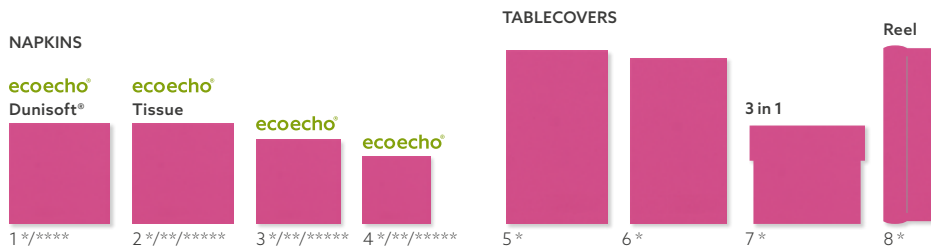

FUCHSIA

	SKU 732103	Pcs x Cu	Table	Description
1	165356	4	12 x 12	DA06 Bio Dunisoft® Napkin, 40 x 40 cm
2	182400	1	50 x 6	DA12 Bio Tissue Napkin, 40 x 40 cm, 3-ply
3	165349	6	20 x 12	DA19 Bio Tissue Napkin, 33 x 33 cm, 3-ply
4	165347	2	20 x 12	DA27 Bio Tissue Napkin, 24 x 24 cm, 3-ply

	SKU 732103	Pcs x Cu	Table	Description
5	165367	0	1 x 5	DB16 Dunicel® Tablecover, 138 x 220 cm
6	185755	9	1 x 10	DB13 Dunicel® Tablecover, 118 x 180 cm
7	185754	2	1 x 8	DB03 Dunicel® 3 in 1, 0,4 x 4,8 m
8	185460	2	1 x 6	DB18 Dunicel® Tablecover Reel, 1,18 x 5 m