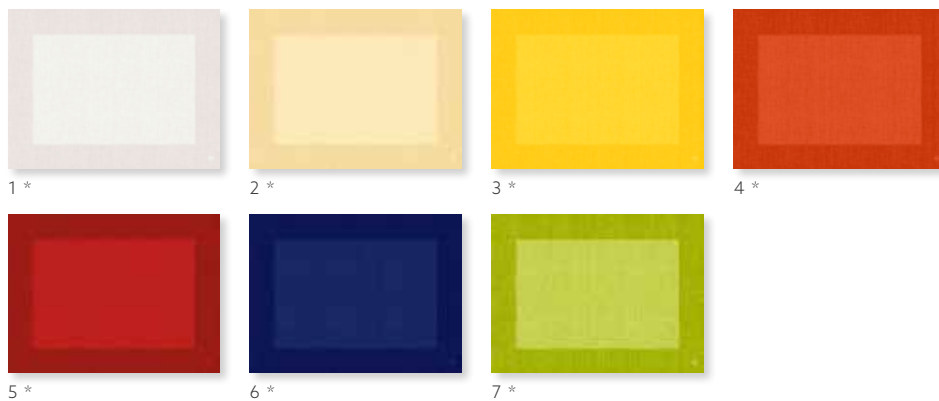

	EAN barcode	SKU 732103	Pcs x Cu	Description
1	 7 321011 857180	185718	4 1 x 8	Yellow
2	 7 321011 857517	185751	1 1 x 8	Kiwi

PLACEMATS

- For exact number of settings
- Beautify and protect tables
- Convenient and quick to set