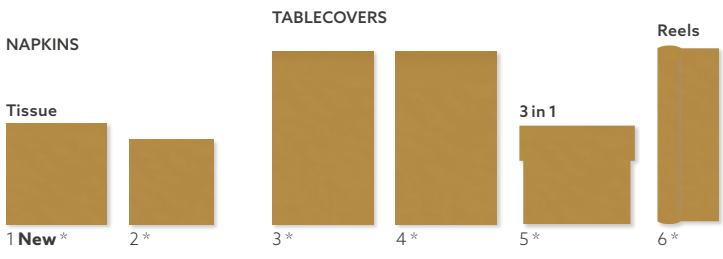

*** These products are RAL quality-certified

**** These products are compostable

***** These products are HOME compostable

3 IN 1 ARE PERFORMED FOR CONVENIENT TABLE SETTING

GOLD

SKU 732103	Pcs x Cu	Table	Description
1 192644	6	20 x 12	DA13 Tissue Napkin, 40 x 40 cm, 3-ply
2 105804	8	20 x 12	DA21 Tissue Napkin, 33 x 33 cm, 3-ply
3 154754	2	1 x 5	DB16 Dunisilk® Tablecover, 138 x 220 cm