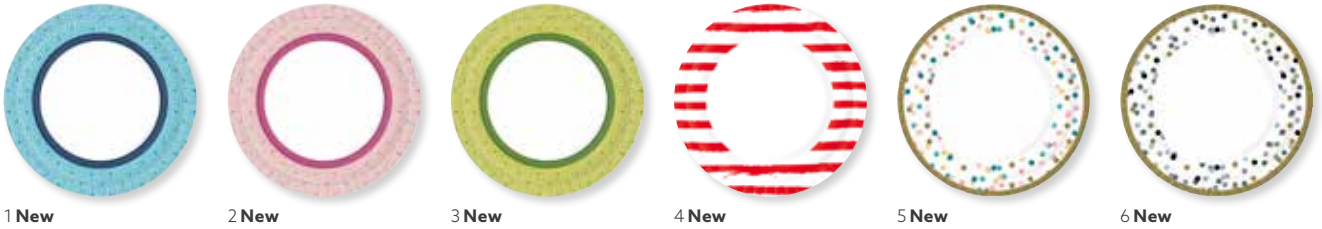

1 New   2 New   3 New   4 New   5 New   6 New

BIO PAPER PLATES DESIGN

- Made out of 99% renewable resources
- FSC®-certified virgin fibres
- Leak resistant
- Recyclable as paper

Material: Paper/Water-based coating, max 70°C

ecoecho®

	EAN barcode	SKU 732103	Pcs x Cu	Description
1		191826 7	10 x 16	Rice Blue, Ø 22 cm
2		191825 0	10 x 16	Rice Pink, Ø 22 cm
3		191824 3	10 x 16	Rice Green, Ø 22 cm

	EAN barcode	SKU 732103	Pcs x Cu	Description
4		192240 0	10 x 16	Sketchy Stripe, Ø 22 cm
5		192234 9	10 x 16	Dream Dots, Ø 22 cm
6		192238 7	10 x 16	Dream Dots Black, Ø 22 cm

* These products are FSC-certified

** These products are Swan Nordic Ecolabel-certified

*** These products are RAL quality-certified

**** These products are compostable

***** These products are HOME compostable