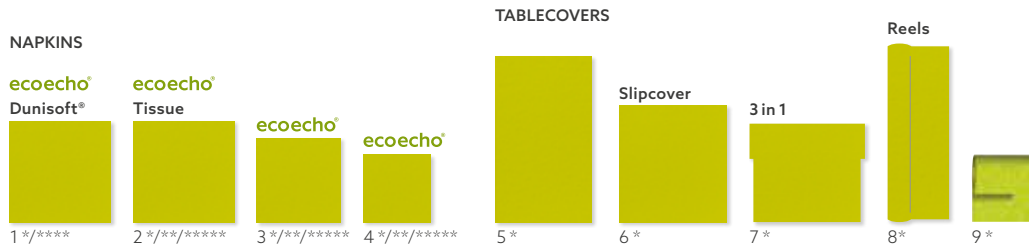

KIWI

SKU 732103	Pcs x Cu	Table	Description
1 164724	2	12 x 12	DA06 Bio Dunisoft® Napkin, 40 x 40 cm
2 172836	1	50 x 6	DA12 Bio Tissue Napkin, 40 x 40 cm, 3-ply
3 148733	6	20 x 12	DA19 Bio Tissue Napkin, 33 x 33 cm, 3-ply
185776	4	50 x 10	DA20 Bio Tissue Napkin, 33 x 33 cm, 3-ply
4 148735	0	20 x 12	DA27 Bio Tissue Napkin, 24 x 24 cm, 3-ply
5 185749	8	1 x 10	DB13 Dunicel® Tablecover, 118 x 180 cm

SKU 732103	Pcs x Cu	Table	Description
6 163865	3	1 x 10	DB08 Dunicel® Slipcover, 84 x 84 cm
7 185748	1	1 x 8	DB03 Dunicel® 3 in 1, 0,4 x 4,8 m
8 185465	7	1 x 6	DB18 Dunicel® Tablecover Reel, 1,18 x 5 m
186198	3	1 x 10	DB25 MG-Paper Tablecover Reel, 1,18 x 8 m
9 185751	1	1 x 8	DB05 Dunicel® Tablerunner, 0,15 x 10 m