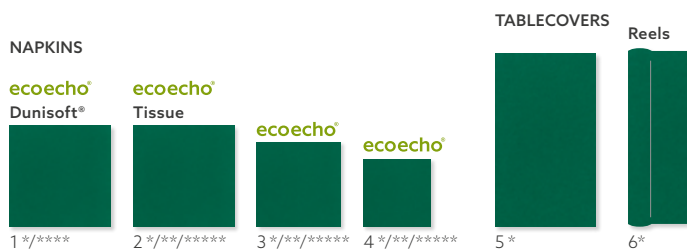

DARK GREEN

SKU 732103	Pcs x Cu	Table	Description
1 148380	2	12 x 12	DA06 Bio Dunisoft® Napkin, 40 x 40 cm
2 104050	0	20 x 12	DA10 Bio Tissue Napkin, 40 x 40 cm, 3-ply
3 104049	4	20 x 12	DA19 Bio Tissue Napkin, 33 x 33 cm, 3-ply
185772	6	50 x 10	DA20 Bio Tissue Napkin, 33 x 33 cm, 3-ply

SKU 732103	Pcs x Cu	Table	Description
4 104048	2	20 x 12	DA27 Bio Tissue Napkin, 24 x 24 cm, 3-ply
5 185709	2	1 x 10	DB13 Dunicel® Tablecover, 118 x 180 cm
6 185464	0	1 x 6	DB18 Dunicel® Tablecover Reel, 1,18 x 5 m

* These products are FSC-certified

** These products are Swan Nordic Ecolabel-certified

*** These products are RAL quality-certified

**** These products are compostable

***** These products are HOME compostable