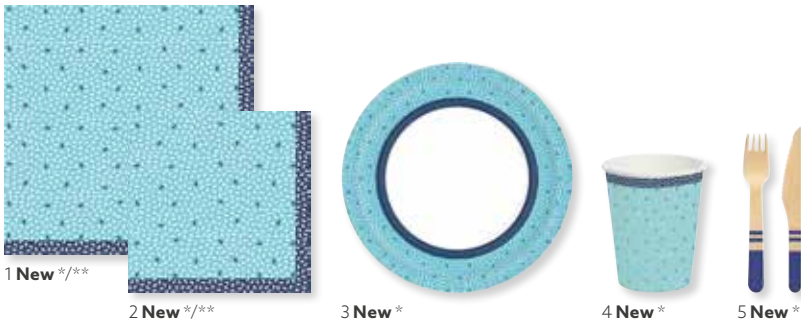

MATCHING COLOURS

RICE BLUE

	SKU 732103	Pcs x Cu	Table	Description
1	188635	1	20 x 12	DA17 Tissue Napkin, 33 x 33 cm, 3-ply
2	188634	4	20 x 12	DA26 Tissue Napkin, 24 x 24 cm, 3-ply

MATCHING BIO PRODUCTS

	SKU 732103	Pcs x Cu	Table	Description
3	191826	7	10 x 16	Bio Paper Plate, Rice Blue, Ø 22 cm
4	191829	8	10 x 20	Bio Paper Cup, Rice Blue, 24 cl
5	192546	3	20 x 10	Bio Wooden Cutlery Pack, Set of 10 forks and 10 knives, Blue, 160 mm