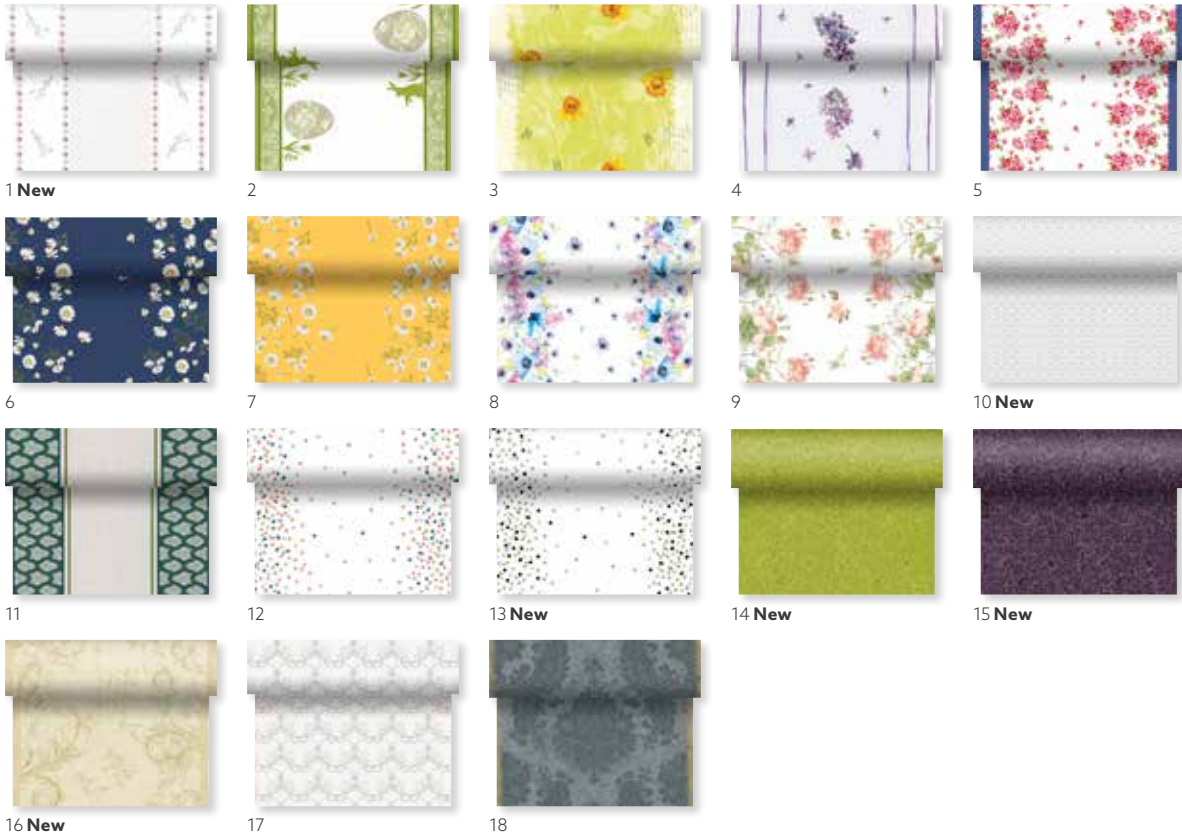

DUNICEL® 3 IN 1 DESIGN, 0,4 X 4,8 M PERFORATED EVERY 40 CM

	EAN barcode	SKU 732103	Pcs x Cu	Description		EAN barcode	SKU 732103	Pcs x Cu	Description
1		185556	9 1x8	Easter Post	10		191248	7 1x8	Waves
2		185198	4 1x8	Happiness	11		185629	3 1x8	Mira
3		185212	7 1x8	Spring Flower	12		185642	2 1x8	Dream Dots
4		185675	0 1x8	Sweet Butterfly Lilac	13		191259	3 1x8	Dream Dots Black
5		185667	5 1x8	Sweet Roses	14		191267	8 1x8	Zinnia Kiwi
6		185661	3 1x8	Pretty Daisy Blue	15		191271	5 1x8	Zinnia Plum
7		185665	1 1x8	Pretty Daisy Yellow	16		191279	1 1x8	Charm Cream
8		185649	1 1x8	Eden	17		185607	1 1x8	Milena
9		185602	6 1x8	Garden Pride	18		185691	0 1x8	Royal Grey

TABLE COVERS