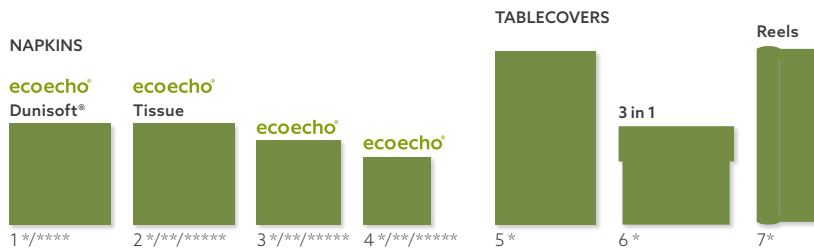

LEAF GREEN

SKU 732103	Pcs x Cu	Table	Description
1 185877	8	12 x 12	DA06 Bio Dunisoft® Napkin, 40 x 40 cm
2 186070	2	50 x 6	DA12 Bio Tissue Napkin, 40 x 40 cm, 3-ply
3 185876	1	20 x 12	DA19 Bio Tissue Napkin, 33 x 33 cm, 3-ply
4 185875	4	20 x 12	DA27 Bio Tissue Napkin, 24 x 24 cm, 3-ply

SKU 732103	Pcs x Cu	Table	Description
5 185879	2	1 x 5	DB16 Dunisilk® Tablecover, 138 x 220 cm
6 185878	5	1 x 8	DB03 Dunicel® 3 in 1, 0,4 x 4,8 m
7 185880	8	1 x 6	DB18 Dunicel® Tablecover Reel, 1,18 x 5 m